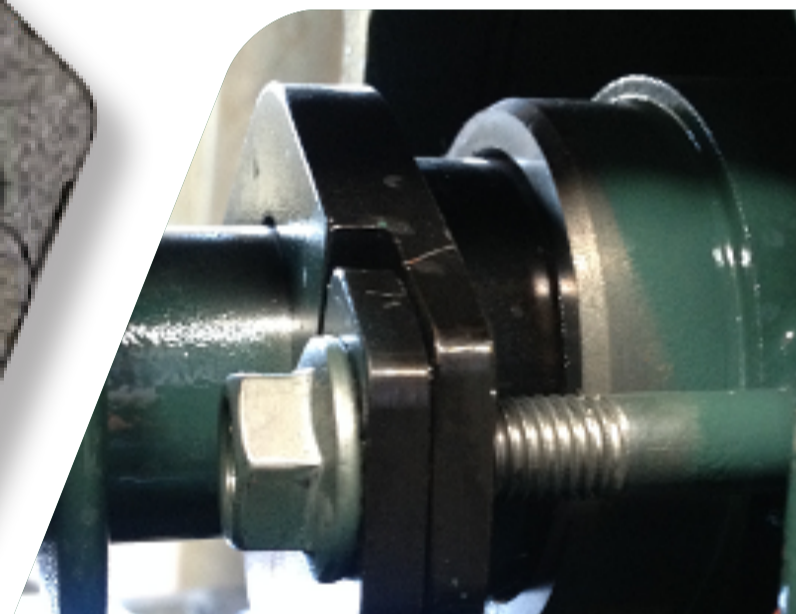

# EasyFit *new version*

The Caprari solution to perform  
a quick and simple gland packing maintenance

**Make it Smart and Simple with EasyFit**

The gland consists of two halves in light robus materials

The gland consists of two halves in corrosion resistant materials

The gland can be removed and reinstalled without  
disassembling operations on shaft support

Time for gland packing maintenance is reduced

Space for gland packing maintenance is maximized

The gland is cataphoresis painted to better resist corrosion

*EasyFit is standard available on a wide range of Caprari irrigation surface pumps*

**caprari**