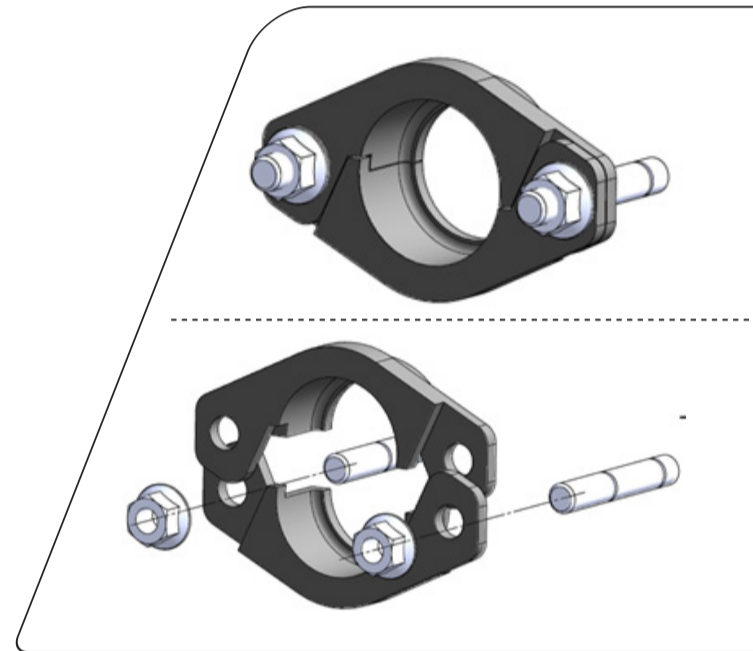

# EasyFit *new version*

The Caprari solution to perform  
a quick and simple gland packing maintenance

**Make it Smart and Simple with EasyFit**

The gland consists of two halves in light robus materials

The gland consists of two halves in corrosion resistant materials

The gland can be removed and reinstalled without  
disassembling operations on shaft support

Time for gland packing maintenance is reduced

Space for gland packing maintenance is maximized

The gland is cataphoresis painted to better resist corrosion

*EasyFit is standard available on a wide range of Caprari irrigation surface pumps*

**caprari**